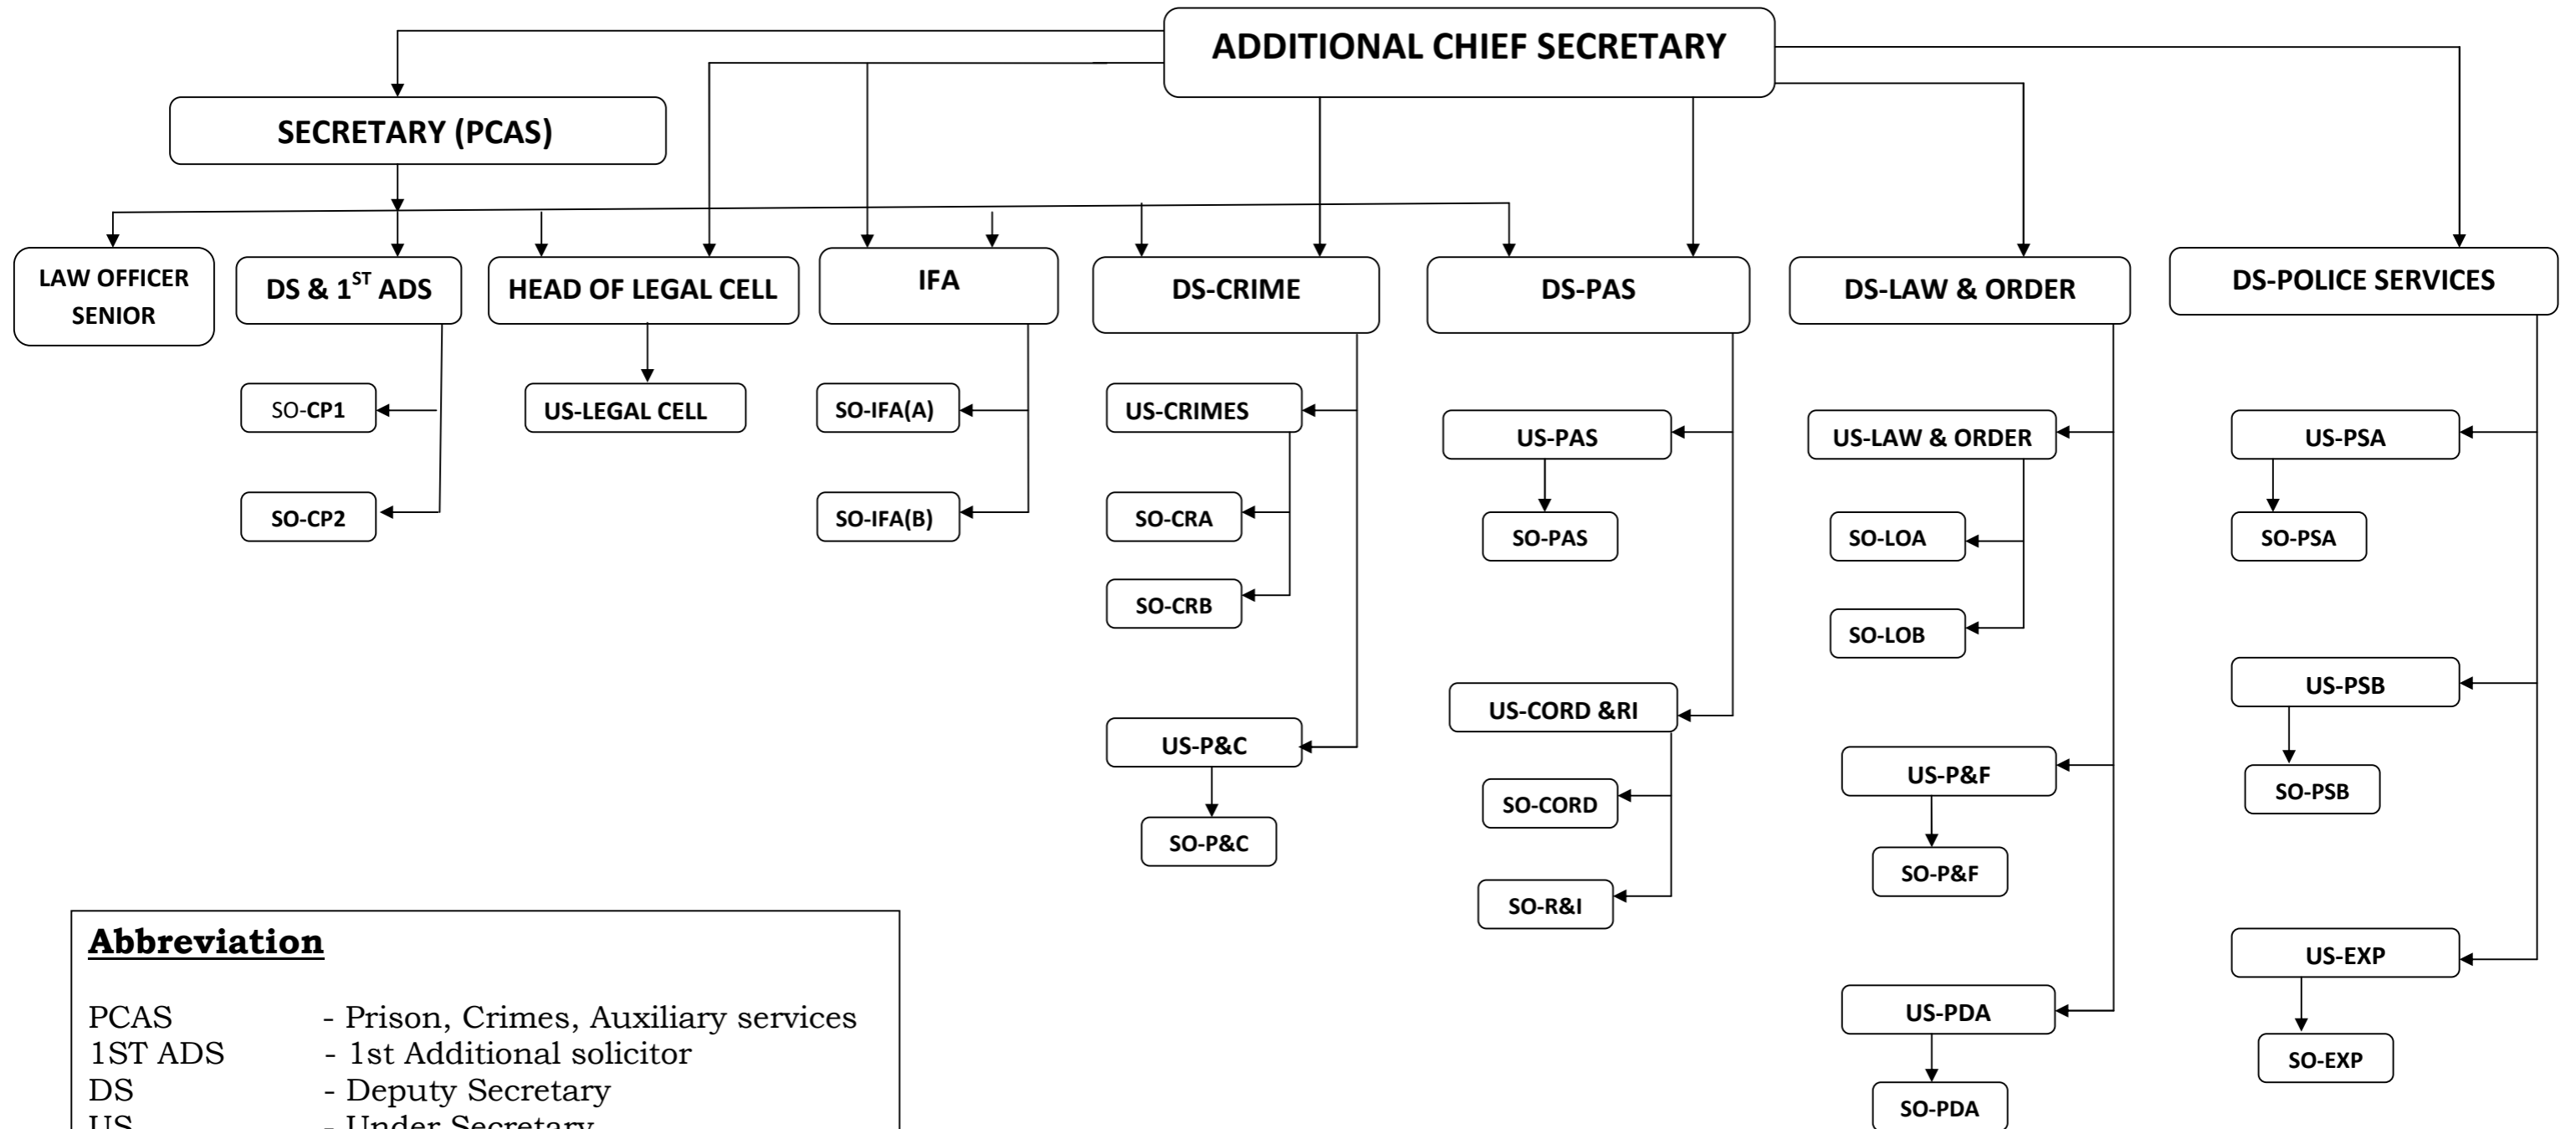

ORGANIZATIONAL STRUCTURE OF HOME DEPARTMENT

Abbreviation

PCAS	- Prison, Crimes, Auxiliary services
1ST ADS	- 1st Additional solicitor
DS	- Deputy Secretary
US	- Under Secretary
SO	- Section Officer
PAS	- Police Auxiliary Services
CP-1 & 2	- Criminal Prosecution
L&O-(A&B)	- Law & Order
CR-(A&B)	- Crimes
P&C	- Prisons & Cinema
PS-(A&B)	- Police services
P&F	- Passport & foreign
EXP	- Expenditure
CORD	- Coordination
R&I	- Receipt & Issue
IFA (A&B)	-Internal Finance Advisor